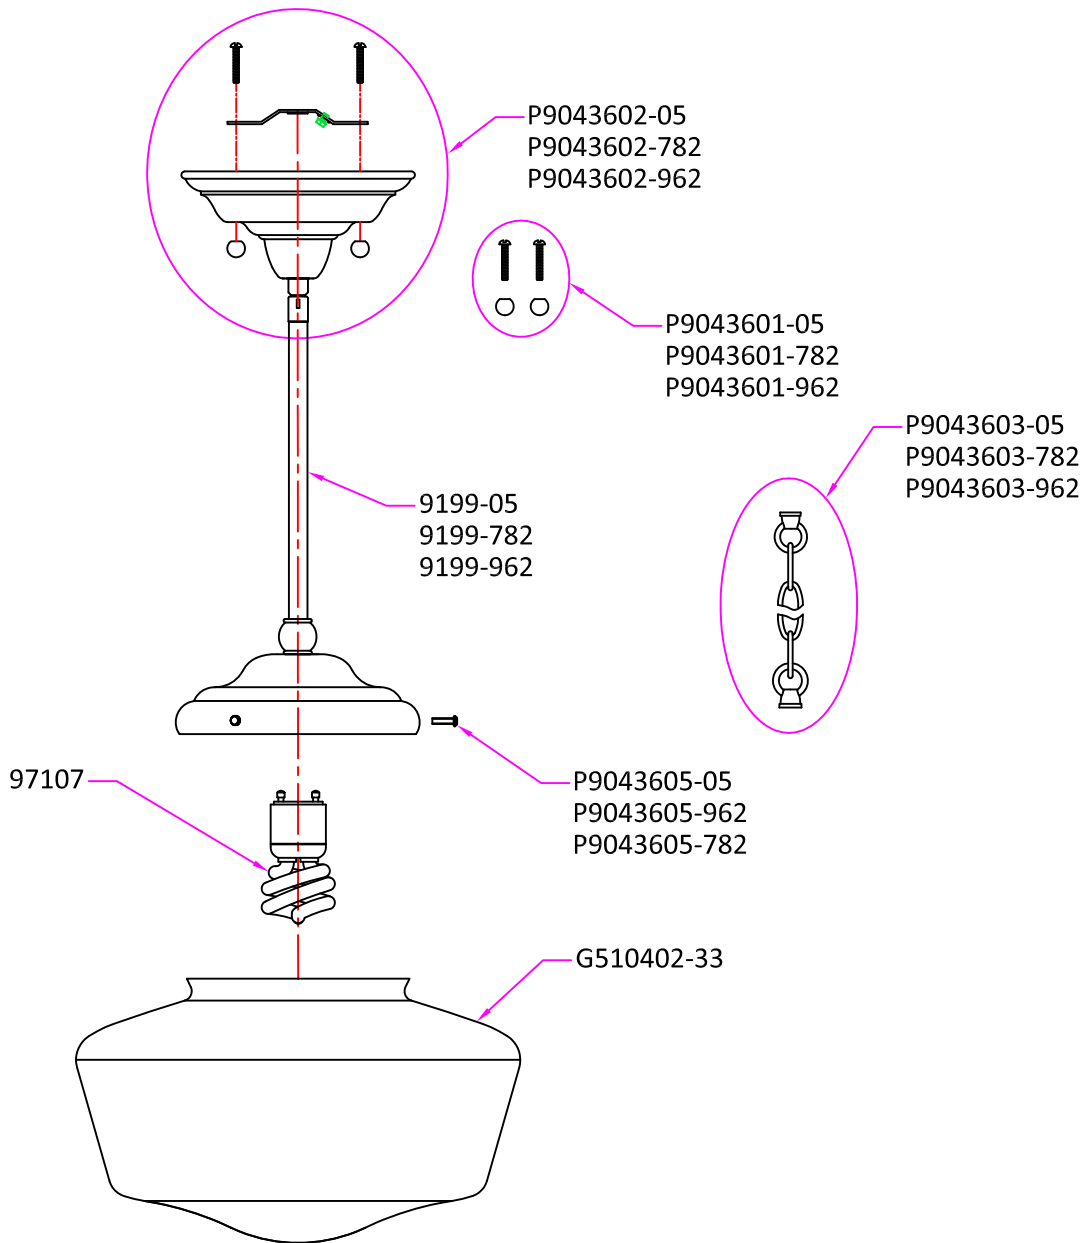

Replacement Parts

65438BLE

Qty.	Part #	Description
	P9043601-xxx	Ball nut(Ø1/2") and #8-32 screw (2pcs each)
	P9043602-xxx	Canopy Kit,including swivel and hang straight
	9199-xxx	Stem,12"
	P9043603-xxx	Chain,12" and 2 pcs loops
	P9043605-xxx	Knurled screw, #8-32, 9/16" long (3pcs)
	G510402-33	Glass,Ø13" x 8 1/16" height
	97107	Self ballasted spiral bulb,GU24,18W,2700K color temperature

* Note: -xxx: Represents different finish and optional.
Available finish please see P/N shown in the drawing or catalog.

Sea Gull Lighting®

Life Illuminated | Since 1919

www.SeaGullLighting.com